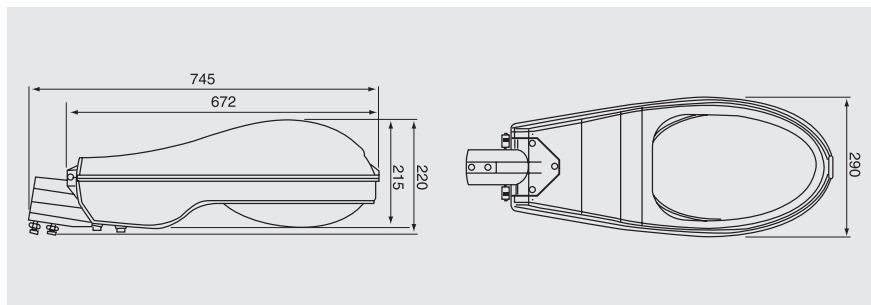

#### SPECIFICATIONS

1. Lamp: 70W,150W,250W,400W,600W;
2. Voltage/Frequency: 220V ± 10V / 50Hz-60Hz;
3. Lamp holder: E40;
4. Tubediameter: Φ 40mm, Φ 42mm, Φ 48mm, Φ 60mm...
5. Applicable mounting height: 6-12m;
6. Material: Die Casting Aluminium(Body);
7. IP rating: IP55,IP65,IP66.

#### DIMENSIONS

#### SPECIFICATIONS

CE & ISO9000

1. Watt: 2/3/4\*18W,2/3/4\*27W,2/3/4\*36W;
2. Body material: high quality cold-rolled steel plate;
3. Available materials: mirror, aluminum, matt aluminum, iron coated, stainless steel,German aluminum;
4. Generous appearance,novel design, soft and uni-form light;
5. Safe, high effective and low power consumption;
6. Rational structure and easy to install;
7. The lighting tube, ballast and starter, ignitor can be fitted according to client'srequest.